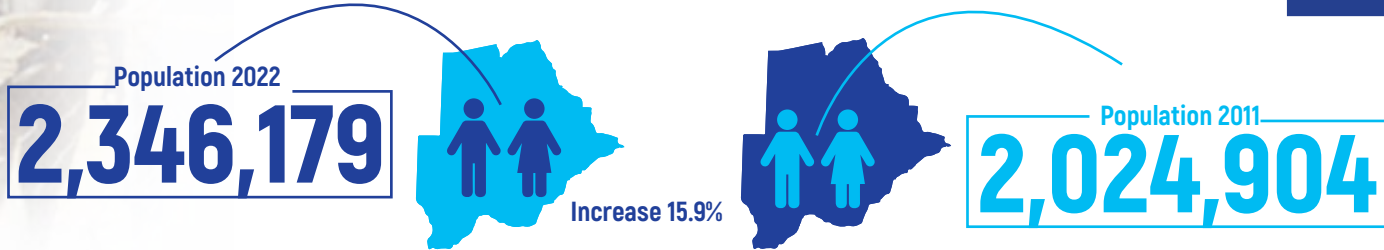

# Botswana's Population Grows, albeit at a Decreasing Rate

The preliminary results of the estimated population of Botswana from the 2022 Population and Housing Census is **2,346,179** as compared to **2,024,904** enumerated in the 2011 Population and Housing Census

## Population of Large Villages

Mogoditshane is the largest village in Botswana with an estimated population of

**88,098**