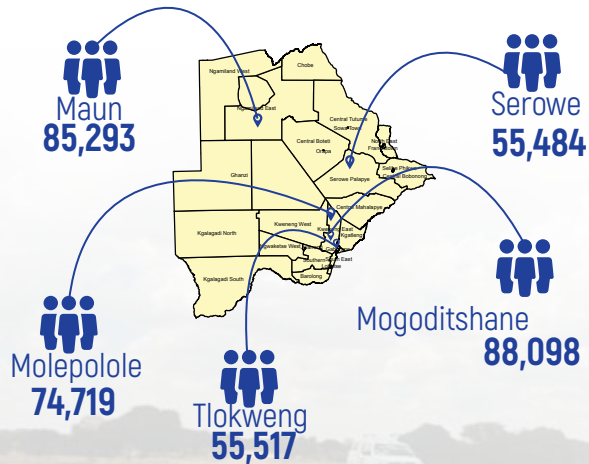

# Botswana's Population Grows, albeit at a Decreasing Rate

The preliminary results of the estimated population of Botswana from the 2022 Population and Housing Census is **2,346,179** as compared to **2,024,904** enumerated in the 2011 Population and Housing Census

## Population of Large Villages

Mogoditshane is the largest village in Botswana with an estimated population of

**88,098**

The national average household size

**3.3** persons per household

2022