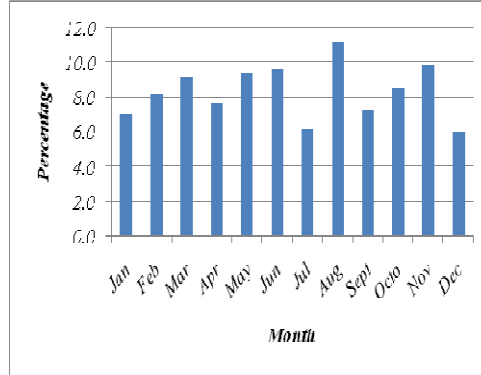

List of Figures

Chart 1: Percentage Distribution of Decided Cases from January to December, 2004 – 2008	3
Chart 2: Trend Distribution of Decided Cases during 2004- 2008	4
Chart 3: Distribution of offences committed in 2004 – 2008	4
Chart 4: Number of Decided Cases by Verdict and Year, 2004 - 2008.....	5

FINDINGS

In 2004 there were 4,953 decided cases. The month of June recorded the highest number of cases with 571 cases (11.5 percent) while January had the lowest with 26 cases (0.5 percent). Out of the total number of 4,474 cases in 2005, August had the highest number of completed cases with 501 (11.2 percent) and December had the least cases with 267 (6.0 percent). There were about 4,457 cases in 2006, March constituted the highest number of completed cases (599) translating to 13.4 percent while December had the lowest completed number of cases at 291 (6.5 percent). There were about 5,580 decided cases in 2007. The month of March with 585 cases (10.5 percent) had the highest number of cases in the year while January had 261 (4.7 percent) being the lowest decided cases in the year. Out of 5,352 decided cases in 2008, April had the highest decided cases of 589 (11.0 percent) and the month of December had the least of decided cases. (See table 1 for each year and chart 1 below).

Chart 1: Percentage Distribution of Decided Cases from January to December, 2004 – 2008

2004

2005

2006

2007

2008

Chart 2 shows that for the five (5) years; 2004 to 2008 there was a decrease in decided cases of 9.7 percent from 4,953 in 2004 to 4,474 in 2005 then another slight decrease of 0.4 percent from 2005 to 2006 (4,457). From 2006 (4,457) to 2007 (5,580) there was an increase of 25.2 percent. There was a slight decrease of 4.1 percent from 2007 (5,580) to 2008 (5,352).