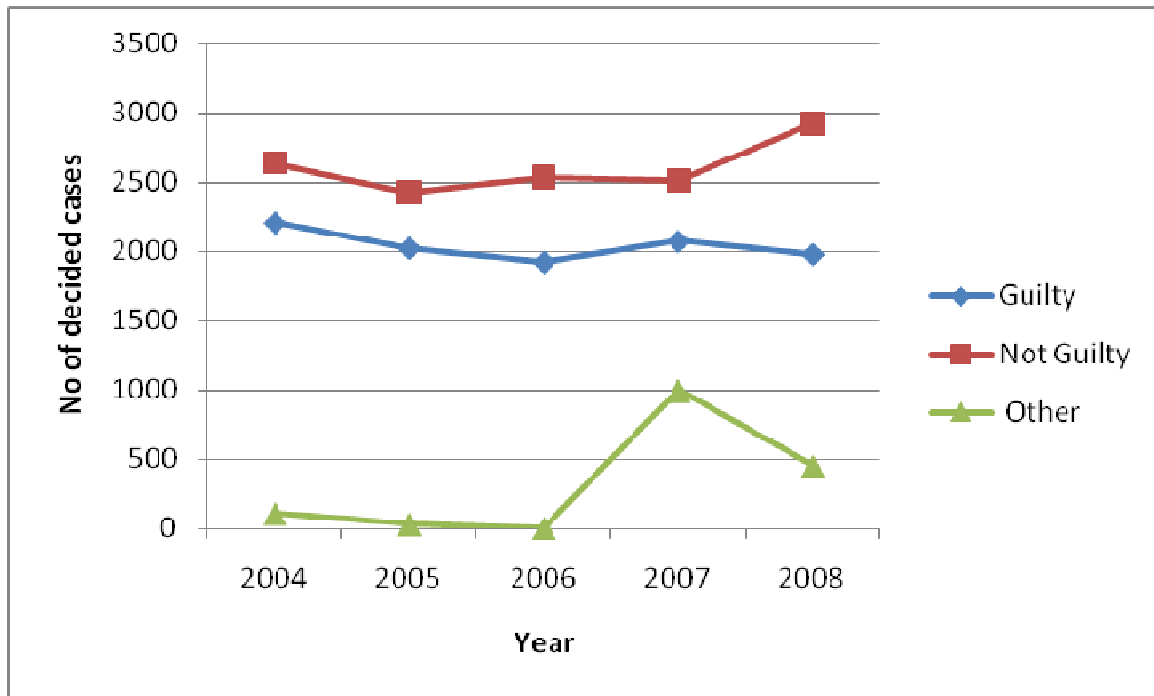

Chart 3: DISTRIBUTION OF OFFENCES COMMITTED IN 2004 – 2008

Generally, majority of people who were trialed were found not guilty. In 2004 to 2008, 53.2, 54.1, 56.8, 45.0 and 54.6 percent of the trialed persons were not found guilty respectively. During the same period 44.6, 45.2, 43.1, 37.2 and 37.0 percent were trialed and found guilty respectively. The remaining cases were committed (referred to High Court), cautioned or not taken (Not applicable).

Chart 4: Number of Decided Cases by Verdict and Year, 2004 - 2008

Table 1: Total Number of Decided Cases by Magisterial Courts and Year.

Magisterial Court	2004	2005	2006	2007	2008
Broadhurst Magistrate Court	173	193	63	454	452
Village Magistrate Court	359	253	206	342	303
Extention 2	344	386	86	259	269
Francistown Magistrate Court	663	625	587	682	620
Lobatse Magistrate Court	400	311	319	651	541
Selibe Phikwe Magistrate Court	295	352	492	474	406
Jwaneng Magistrate Court	181	-	89	159	83
Kanye Magistrate Court	190	163	131	301	270
Ramotswa	-	87	29	9	122
Molepolole Magistrate Court	113	217	193	109	298
Mochudi Magistrate Court	250	158	277	331	215
Serowe Magistrate Court	151	82	93	112	165
Palapye Magistrate Court	218	238	465	422	215
Mahalapye Magistrate Court	124	276	362	191	300
Letlhakane Magistrate Court	245	172	195	302	261
Masunga Magistrate Court	518	277	253	185	196
Maun Magistrate Court	276	222	195	199	146
Kasane Magistrate Court	204	152	161	188	290
Gantsi Magistrate Court	184	115	71	-	65
Tsabong Magistrate Court	65	195	190	210	135
Total	4,953	4,474	4,457	5,580	5,352