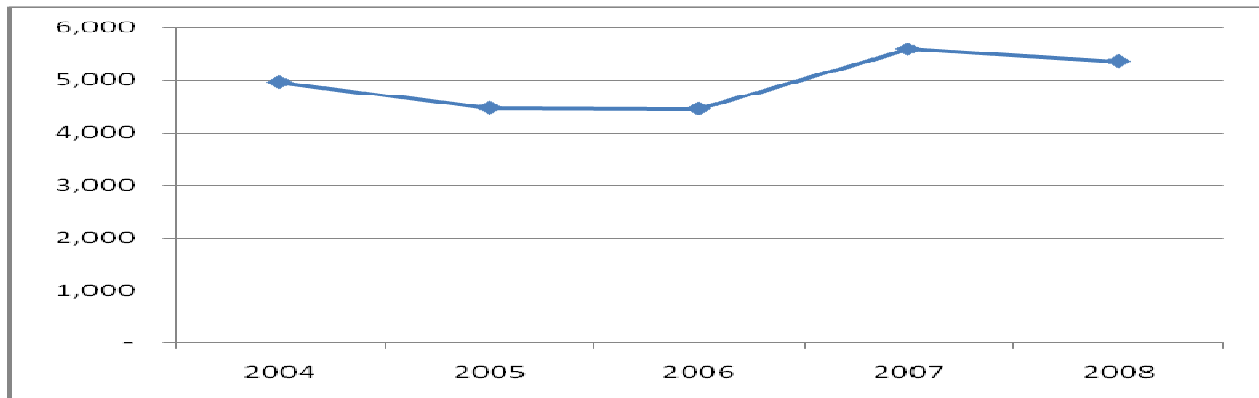

Chart 1: Percentage Distribution of Decided Cases from January to December, 2004 – 2008

2004

2005

2006

2007

2008

Chart 2 shows that for the five (5) years; 2004 to 2008 there was a decrease in decided cases of 9.7 percent from 4,953 in 2004 to 4,474 in 2005 then another slight decrease of 0.4 percent from 2005 to 2006 (4,457). From 2006 (4,457) to 2007 (5,580) there was an increase of 25.2 percent. There was a slight decrease of 4.1 percent from 2007 (5,580) to 2008 (5,352).

Chart 2: Trend Distribution of Decided Cases during 2004- 2008

Chart 3 and Table 2 shows the distribution of offences committed during 2004 to 2008. The distribution shows that penal code offences (see appendix) are the most recurring offences committed in the five year period. Traffic offence is also high, followed by Trade and Liquor offences. Offences such as Possession of Precious Stone and Arms and Ammunition are not that common as compared to the rest of the offences.

Chart 3: DISTRIBUTION OF OFFENCES COMMITTED IN 2004 – 2008

Generally, majority of people who were trialed were found not guilty. In 2004 to 2008, 53.2, 54.1, 56.8, 45.0 and 54.6 percent of the trialed persons were not found guilty respectively. During the same period 44.6, 45.2, 43.1, 37.2 and 37.0 percent were trialed and found guilty respectively. The remaining cases were committed (referred to High Court), cautioned or not taken (Not applicable).