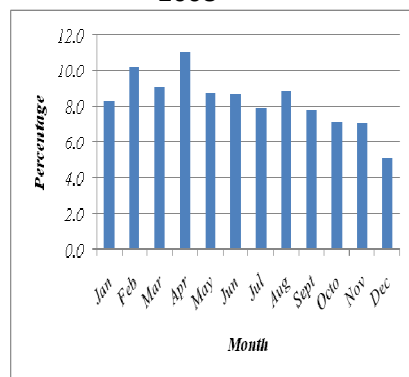

FINDINGS

In 2004 there were 4,953 decided cases. The month of June recorded the highest number of cases with 571 cases (11.5 percent) while January had the lowest with 26 cases (0.5 percent). Out of the total number of 4,474 cases in 2005, August had the highest number of completed cases with 501 (11.2 percent) and December had the least cases with 267 (6.0 percent). There were about 4,457 cases in 2006, March constituted the highest number of completed cases (599) translating to 13.4 percent while December had the lowest completed number of cases at 291 (6.5 percent). There were about 5,580 decided cases in 2007. The month of March with 585 cases (10.5 percent) had the highest number of cases in the year while January had 261 (4.7 percent) being the lowest decided cases in the year. Out of 5,352 decided cases in 2008, April had the highest decided cases of 589 (11.0 percent) and the month of December had the least of decided cases. (See table 1 for each year and chart 1 below).

Chart 1: Percentage Distribution of Decided Cases from January to December, 2004 – 2008

2004

2005

2006

2007

2008

Chart 2 shows that for the five (5) years; 2004 to 2008 there was a decrease in decided cases of 9.7 percent from 4,953 in 2004 to 4,474 in 2005 then another slight decrease of 0.4 percent from 2005 to 2006 (4,457). From 2006 (4,457) to 2007 (5,580) there was an increase of 25.2 percent. There was a slight decrease of 4.1 percent from 2007 (5,580) to 2008 (5,352).

Chart 2: Trend Distribution of Decided Cases during 2004- 2008

Chart 3 and Table 2 shows the distribution of offences committed during 2004 to 2008. The distribution shows that penal code offences (see appendix) are the most recurring offences committed in the five year period. Traffic offence is also high, followed by Trade and Liquor offences. Offences such as Possession of Precious Stone and Arms and Ammunition are not that common as compared to the rest of the offences.