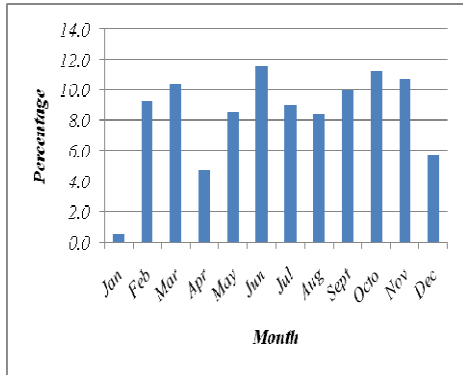

List of Figures

Chart 1: Percentage Distribution of Decided Cases from January to December, 2004 – 2008	3
Chart 2: Trend Distribution of Decided Cases during 2004- 2008	4
Chart 3: Distribution of offences committed in 2004 – 2008	4
Chart 4: Number of Decided Cases by Verdict and Year, 2004 - 2008.....	5

FINDINGS

In 2004 there were 4,953 decided cases. The month of June recorded the highest number of cases with 571 cases (11.5 percent) while January had the lowest with 26 cases (0.5 percent). Out of the total number of 4,474 cases in 2005, August had the highest number of completed cases with 501 (11.2 percent) and December had the least cases with 267 (6.0 percent). There were about 4,457 cases in 2006, March constituted the highest number of completed cases (599) translating to 13.4 percent while December had the lowest completed number of cases at 291 (6.5 percent). There were about 5,580 decided cases in 2007. The month of March with 585 cases (10.5 percent) had the highest number of cases in the year while January had 261 (4.7 percent) being the lowest decided cases in the year. Out of 5,352 decided cases in 2008, April had the highest decided cases of 589 (11.0 percent) and the month of December had the least of decided cases. (See table 1 for each year and chart 1 below).

Chart 1: Percentage Distribution of Decided Cases from January to December, 2004 – 2008

2004

2005

2006

2007

2008

Chart 2 shows that for the five (5) years; 2004 to 2008 there was a decrease in decided cases of 9.7 percent from 4,953 in 2004 to 4,474 in 2005 then another slight decrease of 0.4 percent from 2005 to 2006 (4,457). From 2006 (4,457) to 2007 (5,580) there was an increase of 25.2 percent. There was a slight decrease of 4.1 percent from 2007 (5,580) to 2008 (5,352).