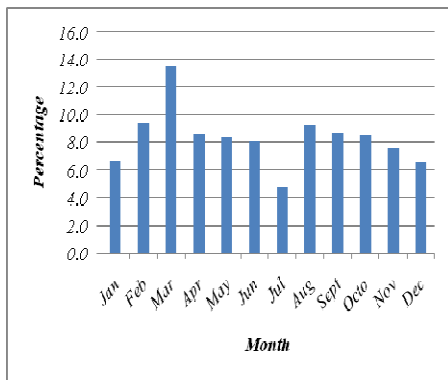

FINDINGS

In 2004 there were 4,953 decided cases. The month of June recorded the highest number of cases with 571 cases (11.5 percent) while January had the lowest with 26 cases (0.5 percent). Out of the total number of 4,474 cases in 2005, August had the highest number of completed cases with 501 (11.2 percent) and December had the least cases with 267 (6.0 percent). There were about 4,457 cases in 2006, March constituted the highest number of completed cases (599) translating to 13.4 percent while December had the lowest completed number of cases at 291 (6.5 percent). There were about 5,580 decided cases in 2007. The month of March with 585 cases (10.5 percent) had the highest number of cases in the year while January had 261 (4.7 percent) being the lowest decided cases in the year. Out of 5,352 decided cases in 2008, April had the highest decided cases of 589 (11.0 percent) and the month of December had the least of decided cases. (See table 1 for each year and chart 1 below).

Chart 1: Percentage Distribution of Decided Cases from January to December, 2004 – 2008

2004

2005

2006

2007

2008

Chart 2 shows that for the five (5) years; 2004 to 2008 there was a decrease in decided cases of 9.7 percent from 4,953 in 2004 to 4,474 in 2005 then another slight decrease of 0.4 percent from 2005 to 2006 (4,457). From 2006 (4,457) to 2007 (5,580) there was an increase of 25.2 percent. There was a slight decrease of 4.1 percent from 2007 (5,580) to 2008 (5,352).

Chart 2: Trend Distribution of Decided Cases during 2004- 2008

Chart 3 and Table 2 shows the distribution of offences committed during 2004 to 2008. The distribution shows that penal code offences (see appendix) are the most recurring offences committed in the five year period. Traffic offence is also high, followed by Trade and Liquor offences. Offences such as Possession of Precious Stone and Arms and Ammunition are not that common as compared to the rest of the offences.