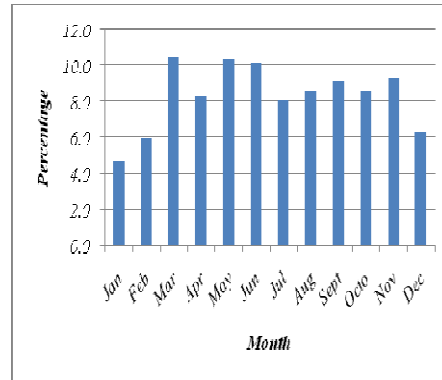

FINDINGS

In 2004 there were 4,953 decided cases. The month of June recorded the highest number of cases with 571 cases (11.5 percent) while January had the lowest with 26 cases (0.5 percent). Out of the total number of 4,474 cases in 2005, August had the highest number of completed cases with 501 (11.2 percent) and December had the least cases with 267 (6.0 percent). There were about 4,457 cases in 2006, March constituted the highest number of completed cases (599) translating to 13.4 percent while December had the lowest completed number of cases at 291 (6.5 percent). There were about 5,580 decided cases in 2007. The month of March with 585 cases (10.5 percent) had the highest number of cases in the year while January had 261 (4.7 percent) being the lowest decided cases in the year. Out of 5,352 decided cases in 2008, April had the highest decided cases of 589 (11.0 percent) and the month of December had the least of decided cases. (See table 1 for each year and chart 1 below).

Chart 1: Percentage Distribution of Decided Cases from January to December, 2004 – 2008

2004

2005

2006

2007

2008

Chart 2 shows that for the five (5) years; 2004 to 2008 there was a decrease in decided cases of 9.7 percent from 4,953 in 2004 to 4,474 in 2005 then another slight decrease of 0.4 percent from 2005 to 2006 (4,457). From 2006 (4,457) to 2007 (5,580) there was an increase of 25.2 percent. There was a slight decrease of 4.1 percent from 2007 (5,580) to 2008 (5,352).

Chart 2: Trend Distribution of Decided Cases during 2004- 2008

Chart 3 and Table 2 shows the distribution of offences committed during 2004 to 2008. The distribution shows that penal code offences (see appendix) are the most recurring offences committed in the five year period. Traffic offence is also high, followed by Trade and Liquor offences. Offences such as Possession of Precious Stone and Arms and Ammunition are not that common as compared to the rest of the offences.