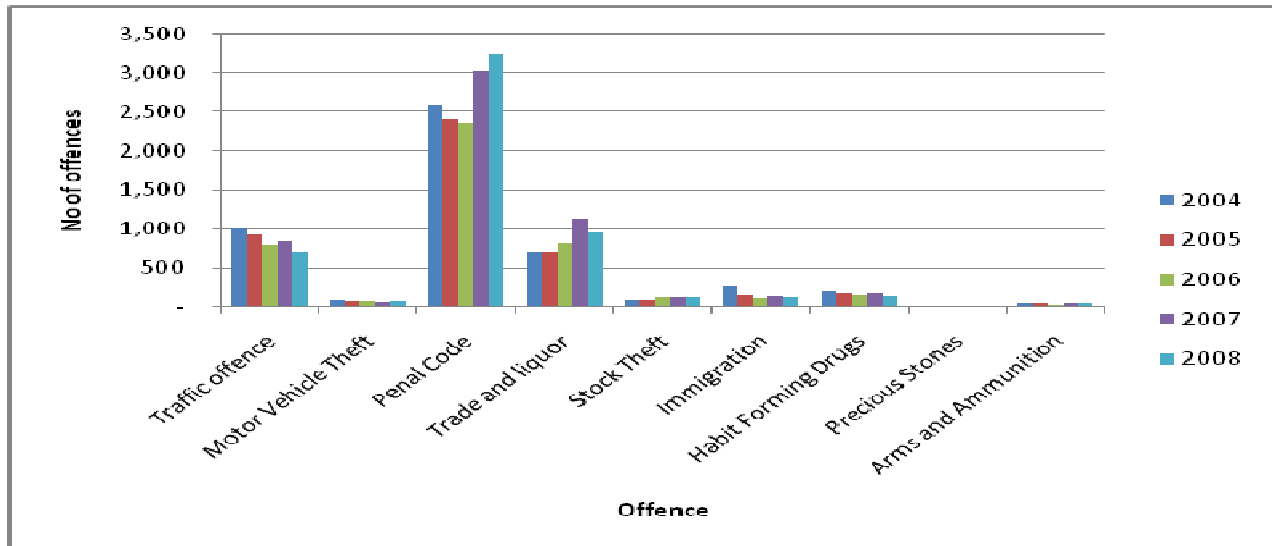

Chart 1: Percentage Distribution of Decided Cases from January to December, 2004 – 2008

2004

2005

2006

2007

2008

Chart 2 shows that for the five (5) years; 2004 to 2008 there was a decrease in decided cases of 9.7 percent from 4,953 in 2004 to 4,474 in 2005 then another slight decrease of 0.4 percent from 2005 to 2006 (4,457). From 2006 (4,457) to 2007 (5,580) there was an increase of 25.2 percent. There was a slight decrease of 4.1 percent from 2007 (5,580) to 2008 (5,352).

Chart 2: Trend Distribution of Decided Cases during 2004- 2008

Chart 3 and Table 2 shows the distribution of offences committed during 2004 to 2008. The distribution shows that penal code offences (see appendix) are the most recurring offences committed in the five year period. Traffic offence is also high, followed by Trade and Liquor offences. Offences such as Possession of Precious Stone and Arms and Ammunition are not that common as compared to the rest of the offences.

Chart 3: DISTRIBUTION OF OFFENCES COMMITTED IN 2004 – 2008

Generally, majority of people who were trialed were found not guilty. In 2004 to 2008, 53.2, 54.1, 56.8, 45.0 and 54.6 percent of the trialed persons were not found guilty respectively. During the same period 44.6, 45.2, 43.1, 37.2 and 37.0 percent were trialed and found guilty respectively. The remaining cases were committed (referred to High Court), cautioned or not taken (Not applicable).